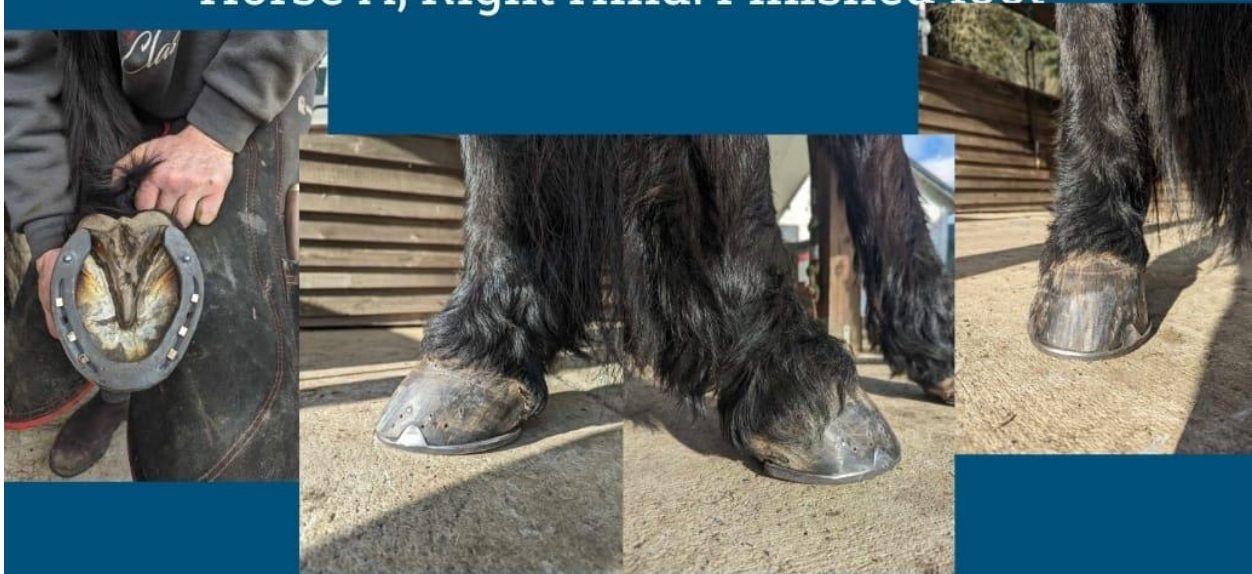

A Perfect Portfolio Example

Journeyman Candidate Name
your_email@email.com

Horse A

Horse A is a 16 year old Canadian gelding.

-Used for Therapeutic Riding

- Wears Werkman 10ml euroskill, toe clipped, on fronts

-Wears Meister 10ml, quarter clipped, on hinds

- Has road pins in all 4 shoes for traction in the cement barn aisle.

Horse A, Right Front: End of Cycle, Before Shoeing

Horse A, Right Front: Trim

Horse A, Right Front: Burn and Fit

Horse A, Right Front: Finished Foot

Horse A, Right Hind: End of Cycle, Before Shoeing

Horse A, Right Hind: Trim

Horse A, Right Hind: Burn and Fit

Horse A, Right Hind: Finished foot

Repeat this process for your second horse.