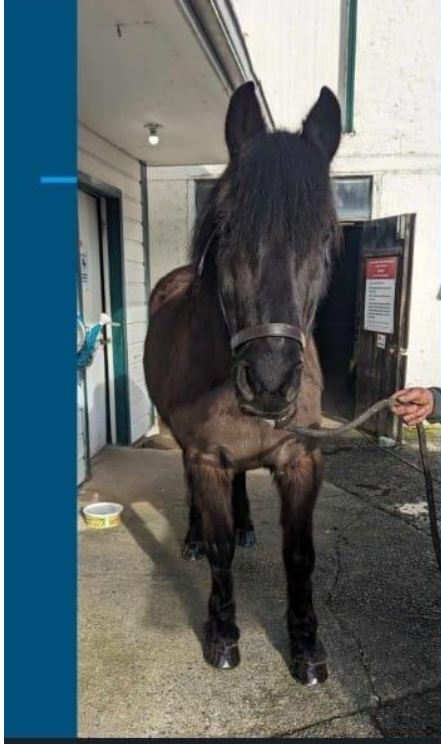

A Perfect Portfolio Example

Journeyman Candidate Name
your_email@email.com

Horse A

Horse A is a 16 year old Canadian gelding.

-Used for Therapeutic Riding

- Wears Werkman 10ml euroskill, toe clipped, on fronts

-Wears Meister 10ml, quarter clipped, on hinds

- Has road pins in all 4 shoes for traction in the cement barn aisle.

Horse A, Right Front: End of Cycle, Before Shoeing

Horse A, Right Front: Trim

Horse A, Right Front: Burn and Fit

Horse A, Right Front: Finished Foot

Horse A, Right Hind: End of Cycle, Before Shoeing

Horse A, Right Hind: Trim

Horse A, Right Hind: Burn and Fit

Horse A, Right Hind: Finished foot

Repeat this process for your second horse.