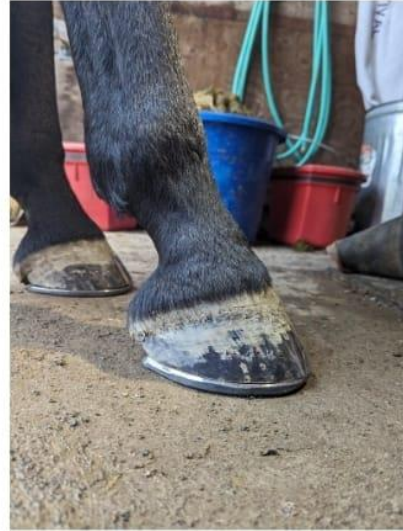

Level Three Demo Portfolio:
Farrier Portfolio By Jourenyeman Candidate, [candidate.
Email@email.com](mailto:candidate.Email@email.com)

Horse A

Horse A is a mature warmblood used for dressage. Full pour in pad for sensitive soles. Full web rocker toe

Horse A Pre Trim: Right Hind

Horse A Trim: Right Hind

Horse A Finished: Right Hind

Horse A Before and After comparison: Right Hind

Horse A Pre Trim: Right Front

Horse A Finished: Right Front

Horse A Before and After Comparison: Right Front